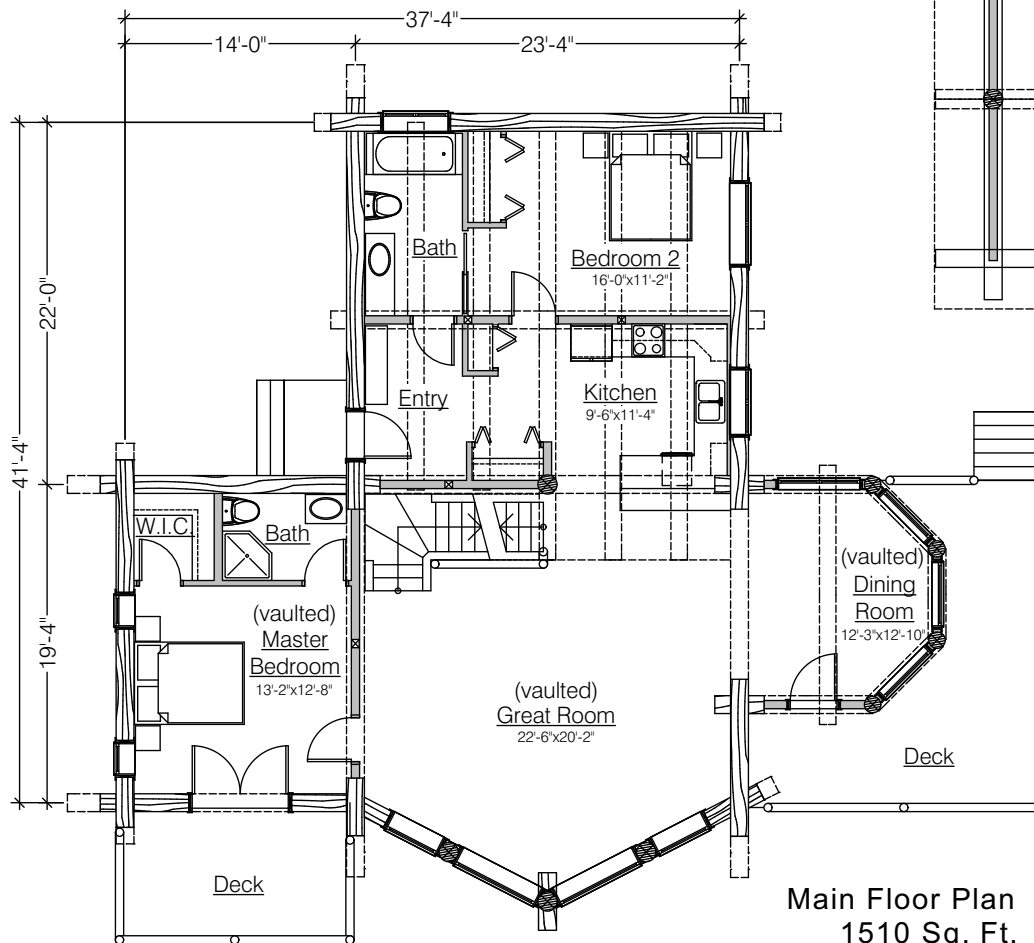

The Carolina

CANADA'S LOG PEOPLE

100 MILE HOUSE, B.C. CANADA

Phone (250) 791-5222

VISIT: www.canadaslogpeople.com

Email: info@canadaslogpeople.com

Est. 1978

Main Floor Plan
1510 Sq. Ft.

Loft Floor Plan
420 Sq. Ft.
(Over 6' Headroom)

The Carolina