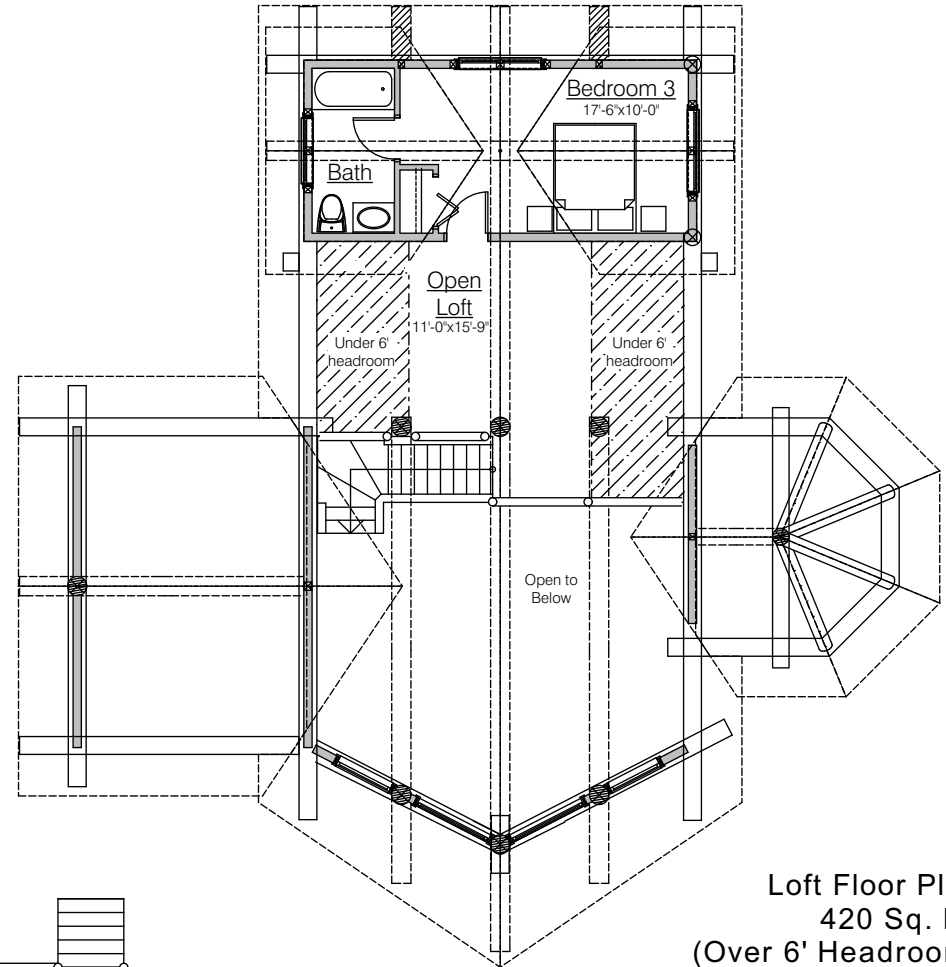

The Carolina

CANADA'S LOG PEOPLE

100 MILE HOUSE, B.C. CANADA

Phone (250) 791-5222

VISIT: www.canadaslogpeople.com

Email: info@canadaslogpeople.com

Est. 1978

Main Floor Plan
1510 Sq. Ft.

Loft Floor Plan
420 Sq. Ft.
(Over 6' Headroom)

The Carolina