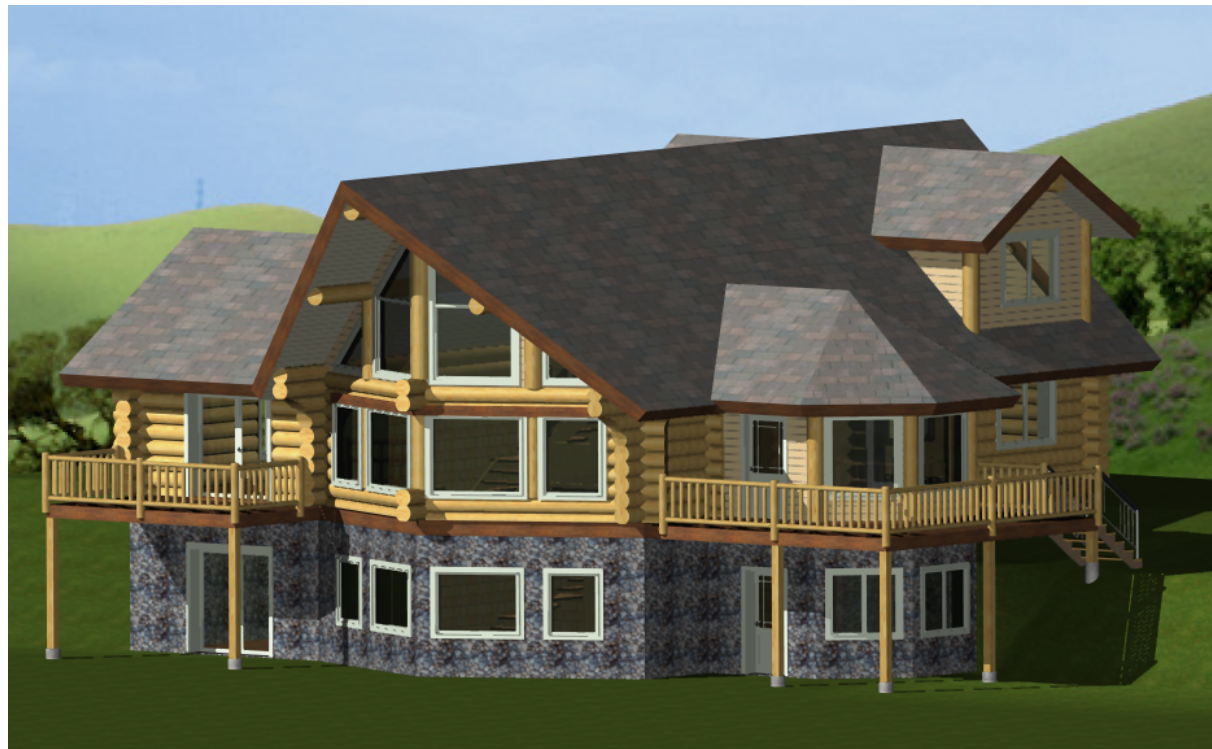

CANADA'S LOG PEOPLE

100 MILE HOUSE, B.C. CANADA

Phone (250) 791-5222

VISIT: www.canadaslogpeople.com

Email: info@canadaslogpeople.com

Est. 1978

Rear

Front/Right

The Carolina

CANADA'S LOG PEOPLE

100 MILE HOUSE, B.C. CANADA

Phone (250) 791-5222

VISIT: www.canadaslogpeople.com

Email: info@canadaslogpeople.com

Est. 1978

Main Floor Plan
1510 Sq. Ft.

Loft Floor Plan
420 Sq. Ft.
(Over 6' Headroom)

The Carolina