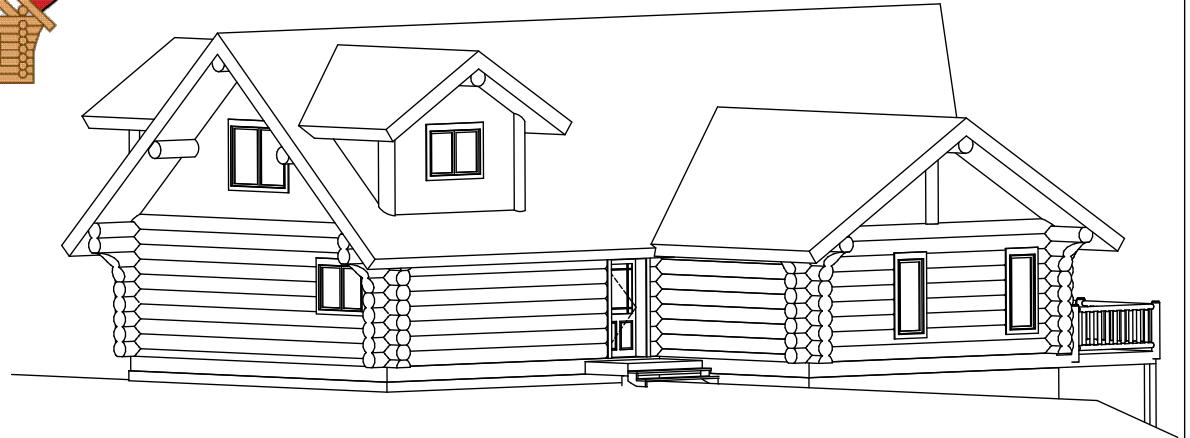

CANADA'S LOG PEOPLE

100 MILE HOUSE, B.C. CANADA

Phone (250) 791-5222

VISIT: www.canadaslogpeople.com

Email: info@canadaslogpeople.com

Est. 1978

Rear

Front/Right

The Carolina

CANADA'S LOG PEOPLE

100 MILE HOUSE, B.C. CANADA

Phone (250) 791-5222

VISIT: www.canadaslogpeople.com

Email: info@canadaslogpeople.com

Est. 1978

Main Floor Plan
1510 Sq. Ft.

Loft Floor Plan
420 Sq. Ft.
(Over 6' Headroom)

The Carolina