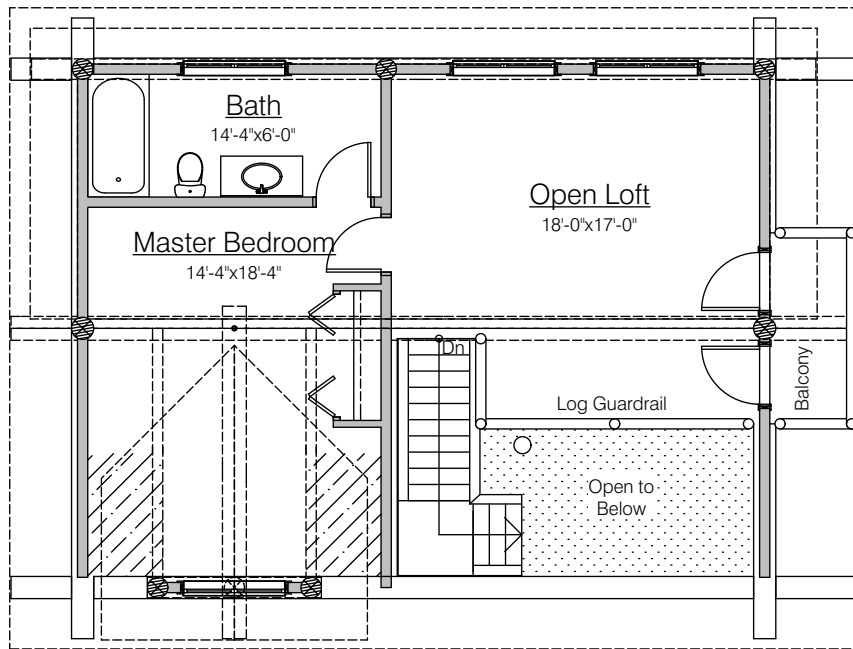

Est. 1978

Loft Floor Plan
654 Sq. Ft.
(Over 6' Headroom)

Main Floor Plan
884 Sq. Ft.

The Kentucky

(c) Copyright 2023, Canada's Log People. Unauthorized reproduction is strictly prohibited.