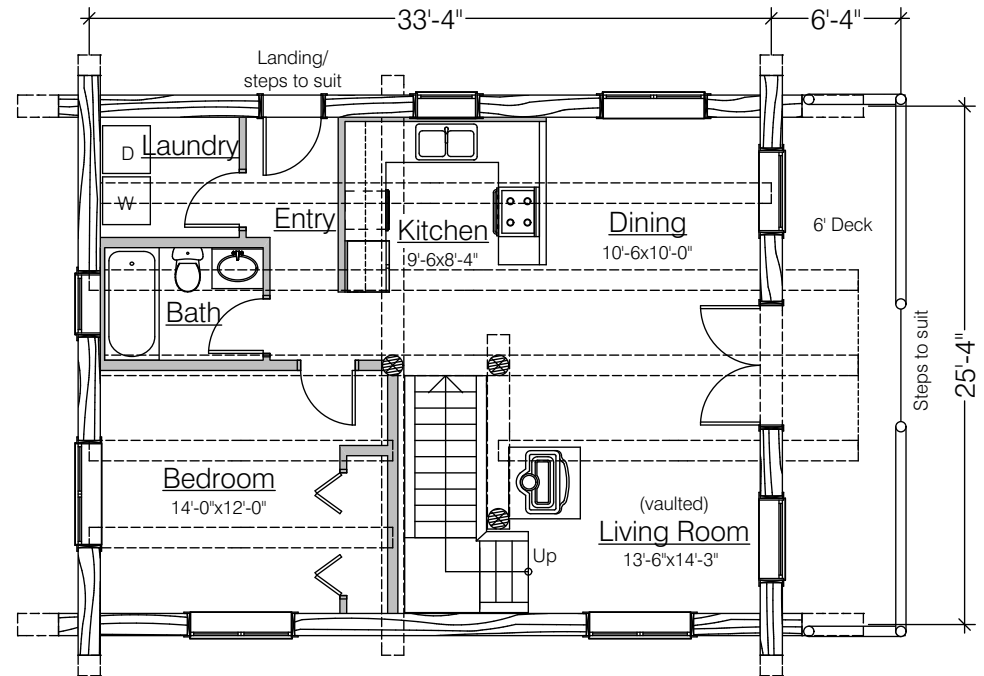

Est. 1978

Loft Floor Plan
654 Sq. Ft.
(Over 6' Headroom)

Main Floor Plan
884 Sq. Ft.

The Kentucky

(c) Copyright 2023, Canada's Log People. Unauthorized reproduction is strictly prohibited.