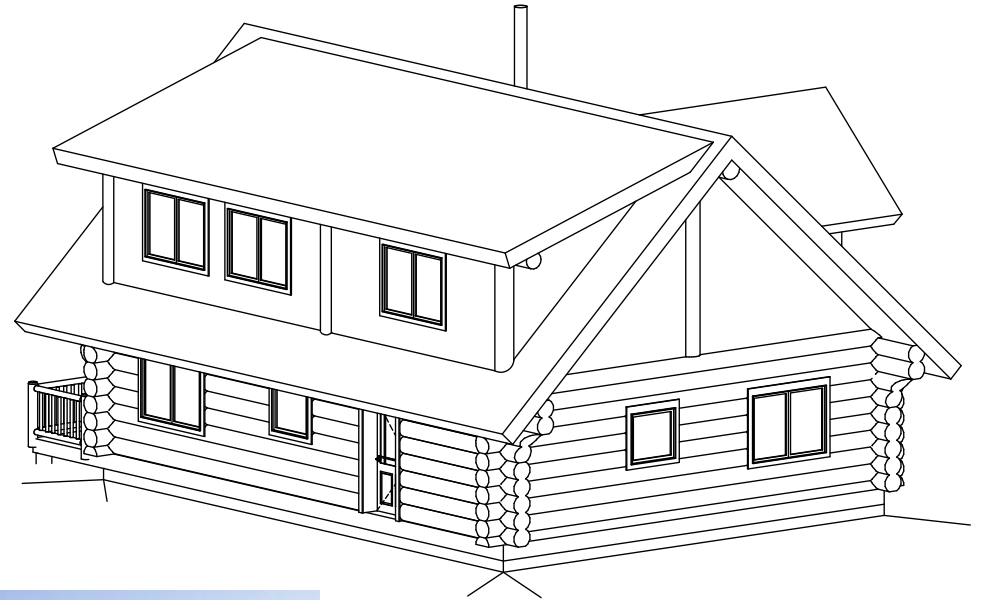

CANADA'S LOG PEOPLE

100 MILE HOUSE, B.C. CANADA

Phone (250) 791-5222

VISIT: www.canadaslogpeople.com

Email: info@canadaslogpeople.com

Est. 1978

Rear/Left

Front/Right

Est. 1978

Loft Floor Plan
654 Sq. Ft.
(Over 6' Headroom)

Main Floor Plan
884 Sq. Ft.

The Kentucky

(c) Copyright 2023, Canada's Log People. Unauthorized reproduction is strictly prohibited.